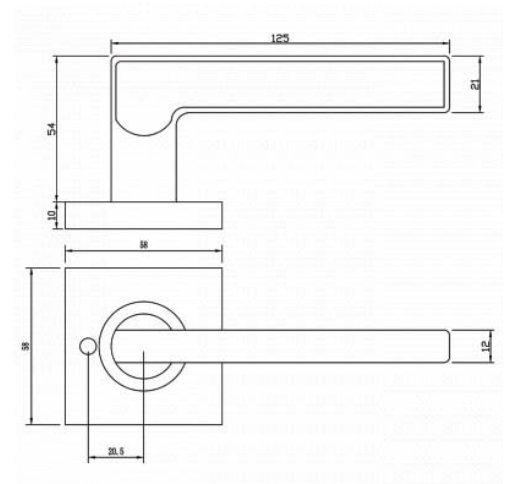

NOTES

Product code identifies SSS finish

FINISHES

Satin Rose Gold (SRG)

Satin Graphite (SGR)

Satin Black (SBL)

Satin Antique Bronze (SABZ)

Satin Antique Brass (SAB)

Satin Stainless Steel (SSS)

Polished Stainless Steel (PSS)

CERTIFICATIONS